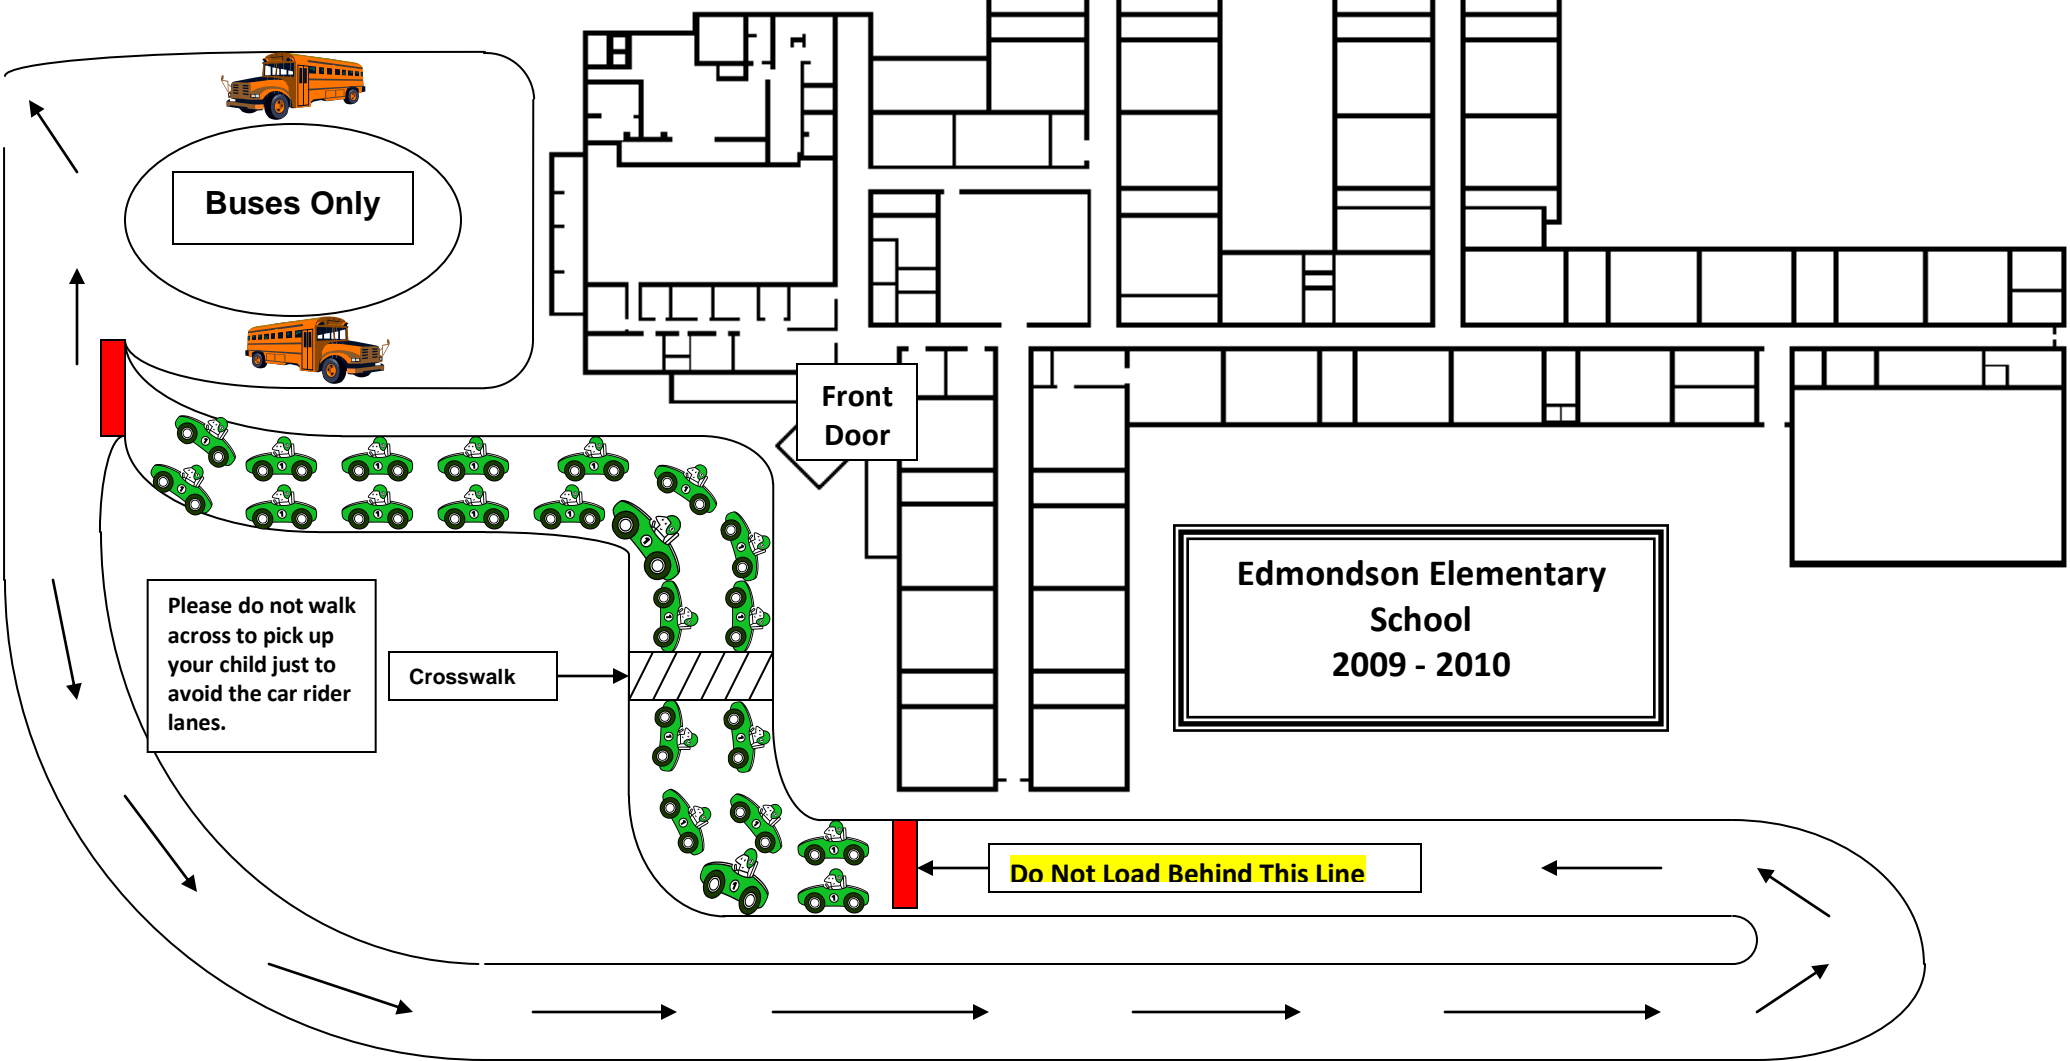

Please do not park behind the school to walk around and pick up your child.

- For the safety of our students, we ask that you follow this diagram when picking up your child each afternoon. If you are in the designated loading area, please turn off your engine and proceed to the front area to pick up your child. As quickly as you can, return to your car and load in your child. Once teachers observe that everyone is safely loaded, the siren will sound and you may proceed forward.
- If you are in the loading zone, please know this is not the appropriate time to go into the school to attend to any business with the office or a teacher. Please park, come into the building and then leave after dismissal is completed. One unattended car prevents the departure of many.
- Thank you for helping our students be safe.