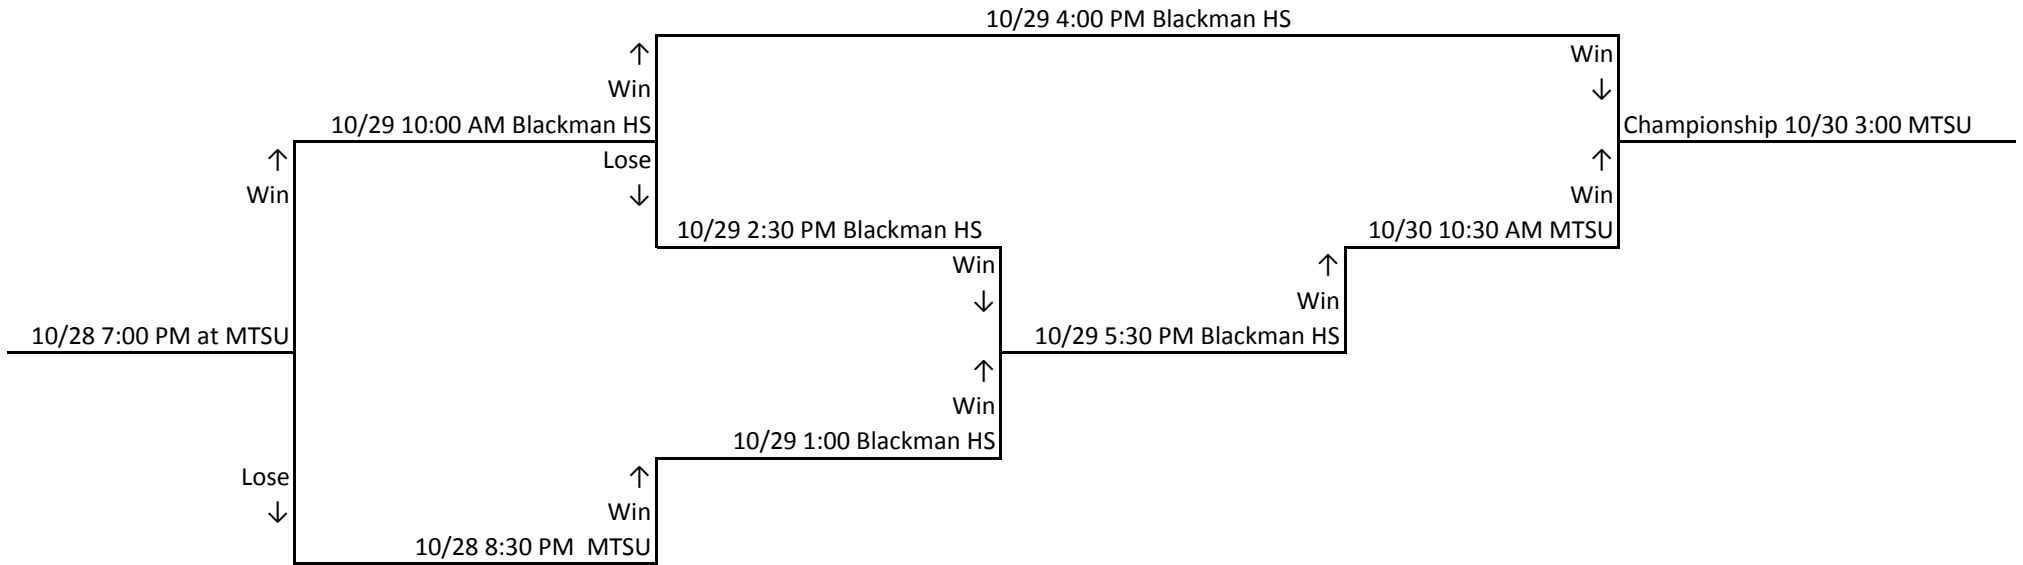

IHS Volleyball Tournament Schedule

This is a double elimination tournament.

- Directions to Blackman HS: 3956 Blaze Dr, Murfreesboro, TN
- Turn RIGHT onto COLUMBIA PIKE/US-31/TN-6. 0.4 mi
 - Merge onto TN-840 E via the ramp on the LEFT toward MURFREESBORO. 24.3 mi
 - Merge onto I-24 E via EXIT 53A toward CHATTANOOGA. 1.5 mi
 - Take the MANSON PIKE/MEDICAL CENTER PKWY exit, EXIT 76. 0.2 mi
 - Take the MANSON PIKE ramp. 0.0 mi
 - Turn SLIGHT RIGHT onto MANSON PIKE. 0.2 mi
 - Turn LEFT onto FORTRESS BLVD. 1.0 mi
 - Turn RIGHT onto BLAZE DR. 0.6 mi
 - BHS - 3956 BLAZE DR is on the RIGHT. 0.0 mi