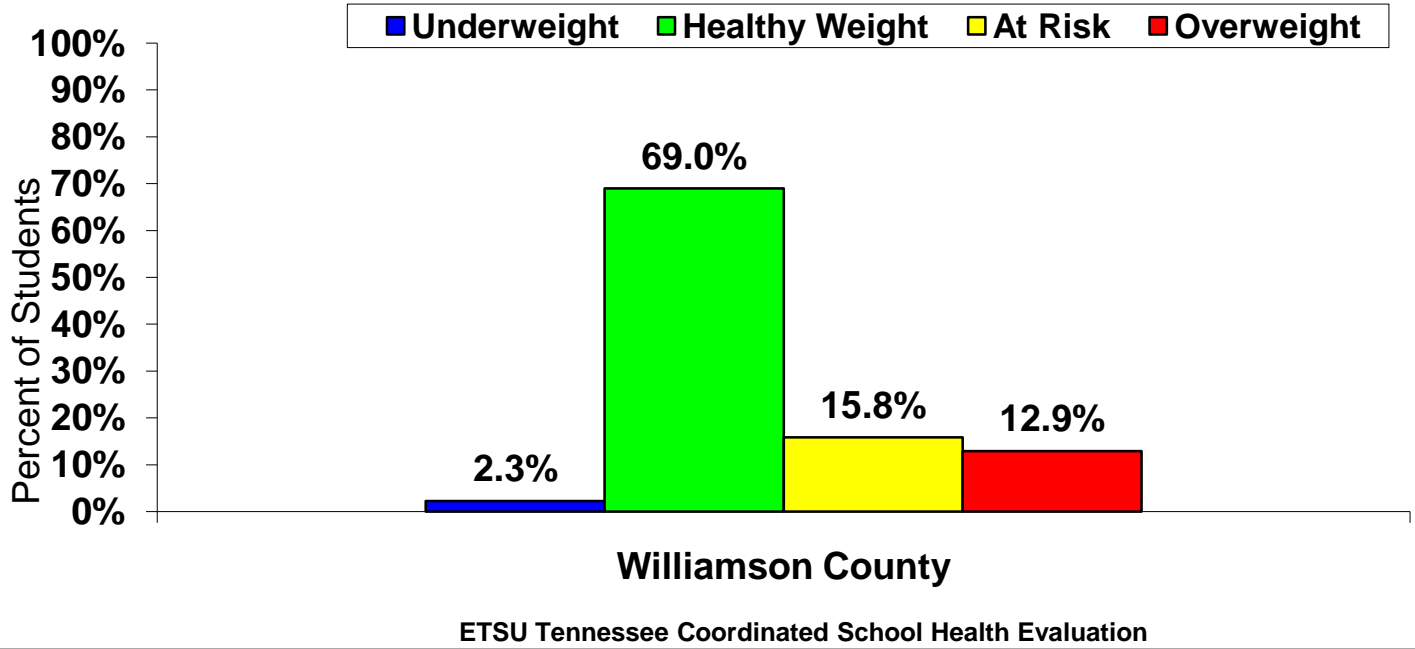

## Tennessee CSH Body Mass Index (BMI) 2007 - 2008 N = 12,090

Top Graph – Williamson County Schools BMI results for 12,090 students screened in grades K,2,4,6,8,9  
 Bottom Graph – State of Tennessee BMI results for 172,015 students screened in grades K,2,4,6,8,9

## Tennessee CSH Body Mass Index (BMI) 2007 - 2008 N = 172,015